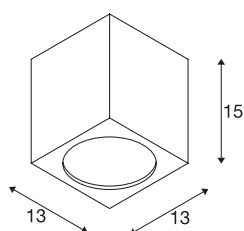

## BIG THEO CEILING

outdoor ceiling light, LED, 3000K, silver-grey

The BIG THEO CEILING LED ceiling light is made of aluminium and glass. Thanks to the position of the built-in sockets, the installed luminaire produces a wide radiating cone of light. It is suitable for use outdoors thanks to its IP44 protection class. Thanks to the built-in LED driver, the electrical connection of the luminaire, which comes in several colour versions, is made directly to the 230V mains supply. In addition, the BIG THEO series includes wall and ceiling lights and is therefore universally deployable. This luminaire includes built-in LED lamps.

## TECHNICAL DATA

Item no.	234534
Number of different light outlets	1
IP Code	IP 44
Impact resistance class	IK 02
Impact resistance	0.2 Joule
Assembly	Surface
Assembly details	Ceiling
Primary nominal voltage	100-277V ~50/60Hz
Secondary power / voltage	500 mA
Safety class	I
Wattage	21 W
Lumen	2000 lm
Colour temperature	3000 Kelvin
Beam angle	24 °
Color	grey
CRI	80
LXXBXX data	L70B50
Service life	30000 h
Light distribution	rotational symmetric
Light outlet	direct
Length	13 cm
Width	13 cm

<b>Depth</b>	15 cm
<b>Net weight</b>	1.363 kg
<b>Gross weight</b>	1.473 kg