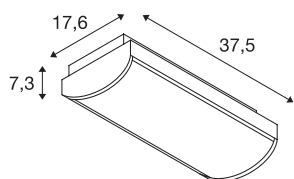

## P-LIGHT

ceiling light, LED, 6000K, IP65, rectangular, white, 6,5W

P-LIGHT suitable for use as emergency lighting for surface-mounted wall and ceiling lights. The safety lights are fitted with two built-in Ni-MH batteries with an automatic self-test and detection range of 30m. The emergency operating time of the luminaires is three hours. The luminaires can be operated permanently switched on / stand-by operation. The electrical connection is directly to the 230V supply. Other variants of the P-LIGHT series are available.

## TECHNICAL DATA

Item no.	240004
Number of different light outlets	1
IP Code	IP 65
Assembly	Surface
Assembly details	Ceiling,Wall
Primary nominal voltage	220-240V ~50/60Hz
Safety class	II
Wattage	5 W
Lumen	135 lm
Colour temperature	6000 Kelvin
Beam angle	110 °
Color	white
CRI	70
LXXBXX data	L70B50
Service life	25000 h
Light distribution	symmetric
Light outlet	direct
Width	37.5 cm
Height	17.6 cm
Depth	7.3 cm
Net weight	1.293 kg
Gross weight	1.438 kg