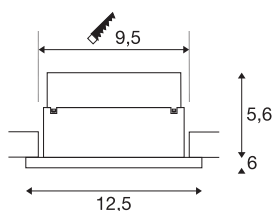

P-LIGHT

recessed fitting, LED, 6000K, round, white, 5W

P-LIGHT suitable for use as emergency lighting for wall and ceiling installation. The two rigid lamp heads are each fitted with a 2W LED. The safety lights are fitted with two built-in Ni-MH rechargeable batteries and an auto test function. The emergency operating time of the luminaires is three hours. The luminaires can be operated permanently switched on / stand-by operation. The electrical connection is directly to the 230V supply. Other variants of the P-LIGHT series are available.

TECHNICAL DATA

Item no.	240006
Number of different light outlets	1
IP Code	IP 20
Assembly	Recessed
Assembly details	Ceiling
Primary nominal voltage	220-240V ~50Hz
Safety class	II
Wattage	5 W
Lumen	120 lm
Colour temperature	6000 Kelvin
Beam angle	90 °
Color	white
CRI	70
LXXBXX data	L70B50
Service life	25000 h
Light distribution	symmetric
Light outlet	direct
Height	6.2 cm
Diameter	12.5 cm
Net weight	0.41 kg
Gross weight	0.477 kg
Shape of cut-out	round

Installation depth	7.5 cm
Installation diameter	9.5 cm

Accessories

240024	RECHARGEABLE BATTERY , for P-LIGHT, 7.2V, 1000mA
--------	--