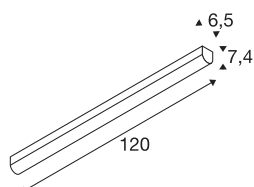

## BENA

ceiling light, LED, 3000K, white, L/W/H 120/6.5/7.4 cm

The BENA LED 120 wall and ceiling light is a professional luminaire for surface mounting. There is a 28 Watt LED within the white frame which provides the necessary illumination strength. The luminaire is ideal for modern furnishings due to its functional light, and is optionally available in cold and warm white. Thanks to the built-in LED driver, the BENA LED 120 wall and ceiling light is ready for direct connection to the 230V mains power supply.

## TECHNICAL DATA

Item no.	631337
Assembly	Surface
Assembly details	Ceiling,Wall
Primary nominal voltage	220-240V ~50/60Hz
Secondary power / voltage	700 mA
Safety class	I
Wattage	28 W
Minimum ambient temperature	-20 °C
Maximum ambient temperature	40 °C
Stroboscopic effect (SVM)	0.01
Lumen	3800 lm
Colour temperature	3000 Kelvin
Beam angle	120 °
Color	white
CRI	80
LXXBXX data	L70B50
Service life	50000 h
Length	120 cm
Width	6.5 cm
Height	7.4 cm
Net weight	1.898 kg
Gross weight	2.154 kg