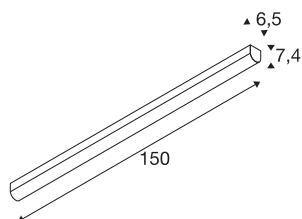

BENA

ceiling light, LED, 4000K, white, L/W/H 150/6.5/7.4 cm

The BENA LED 150 wall and ceiling light is a professional luminaire for surface mounting. There is a 38 Watt LED within the white frame which provides the necessary illumination strength. The luminaire is ideal for modern furnishings due to its functional light, and is optionally available in cold and warm white. Thanks to the built-in LED driver, the BENA LED 150 wall and ceiling light is ready for direct connection to the 230V mains power supply.

TECHNICAL DATA

Item no.	631349
Assembly	Surface
Assembly details	Ceiling,Wall
Primary nominal voltage	220-240V ~50/60Hz
Secondary power / voltage	700 mA
Safety class	I
Wattage	36 W
Minimum ambient temperature	-20 °C
Maximum ambient temperature	40 °C
Stroboscopic effect (SVM)	0.01
Lumen	5400 lm
Colour temperature	4000 Kelvin
Beam angle	120 °
Color	white
CRI	80
LXXBXX data	L70B50
Service life	50000 h
Length	150 cm
Width	6.5 cm
Height	7.4 cm
Net weight	2.329 kg
Gross weight	2.61 kg