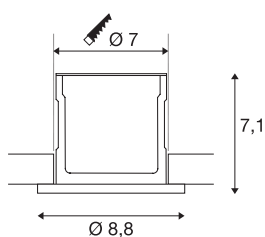

KAMUELA

fire protection recessed ceiling light, LED, 3000K, white, 38°, dimmable, IP65

The KAMUELA ECO LED recessed fitting is equipped with an integrated premium LED. The recessed light is made of aluminium and plastic and is fitted with a warm-white LED. The fire-resistant recessed fitting series is fire-resistant for at least 90 minutes. An appropriate dimmable constant current driver is integrated for operating the recessed fitting, and is therefore suitable for direct connection to 230 Volts. This luminaire contains built-in LED lamps and is available with different housing colours.

TECHNICAL DATA

Item no.	1001016
IP Code	IP 65
Impact resistance class	IK 02
Impact resistance	0.2 Joule
Assembly	Recessed
Assembly details	Ceiling
Dimmable	Yes
Dimming technology	Leading edge, trailing edge
Primary nominal voltage	220-240V ~50Hz
Safety class	II
Wattage	6 W
Minimum ambient temperature	-20 °C
Maximum ambient temperature	40 °C
Level of inrush current	1.2 A
Duration of inrush current	70 µs
Stroboscopic effect (SVM)	0
Lumen	500 lm
Colour temperature	3000 Kelvin
Beam angle	38 °
Color	white
CRI	84
LXXBXX data	L70B50

Light Source

916388	
--------	---

Service life	25000 h
Height	7.1 cm
Diameter	8.8 cm
Net weight	0.257 kg
Gross weight	0.306 kg
Shape of cut-out	round
Installation depth	7.1 cm
Installation diameter	7 cm
BIG WHITE Page	236