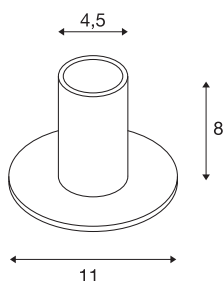

## FITU TL

indoor table lamp, black, E27, max. 10W

The FITU table lamp is available in various colours and is from our MIX & MATCH system. The FITU product family impresses with its wide variety of application possibilities. Thanks to the fitted E27 socket, the luminaire is suitable for LED and energy-saving lamps. The electrical connection is made directly to the 230V mains supply.

## TECHNICAL DATA

Item no.	1001676
Number of sockets	1
IP Code	IP 20
Impact resistance class	IK 03
Impact resistance	0.35 Joule
Assembly	Mobile
Primary nominal voltage	220-240V ~50/60Hz
Safety class	II
Wattage	10 W
Maximum ambient temperature	30 °C
Color	black
Light outlet	diffuse
Height	8 cm
Diameter	11 cm
Net weight	0.324 kg
Gross weight	0.452 kg

## Recommended lamp

1005305	A60 E27 Mirrorhead , chrome LED light, 7.5W 2700K CRI90 180°
1005265	ST64 E27 , gold LED ligh- t, 7.5W 2500K CRI90 320°
1005303	A60 E27 , transparent LED light, 7.5W 2700K CRI90 320°