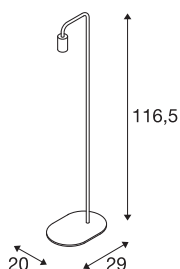

FITU WL

indoor floor stand, E27, black, max. 24W

The FITU table lamp from our MIX & MATCH System is available in various colours. The FITU product family impresses with its wide variety of application possibilities. With its built-in E27 socket, the luminaire is suitable for both LED and energy-saving bulbs. The electrical connection is made directly to the 230V mains supply.

TECHNICAL DATA

Item no.	1002146
Socket	E27
Number of sockets	1
IP Code	IP 20
Impact resistance class	IK 03
Impact resistance	0.35 Joule
Assembly	Mobile
Primary nominal voltage	220-240V ~50/60Hz
Safety class	II
Wattage	24 W
Maximum ambient temperature	30 °C
Color	black
Light outlet	diffuse
Length	29 cm
Width	20 cm
Height	116.5 cm
Net weight	1.775 kg
Gross weight	4.12 kg

Recommended lamp

1005305	A60 E27 Mirrorhead , chrome LED light, 7.5W 2700K CRI90 180°
1005265	ST64 E27 , gold LED ligh- t, 7.5W 2500K CRI90 320°
1005303	A60 E27 , transparent LED light, 7.5W 2700K CRI90 320°
1005268	ST58 E27 , transparent LED light, 7.5W 2700K CRI90 320°