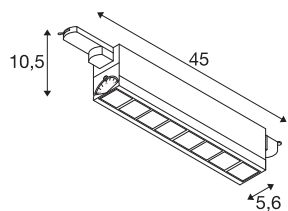

## 3~ SIGHT MOVE DALI

### 3 phase system light black 4000 K

SIGHT is the modern wall and ceiling light for surface mounting or busbar. The low glare and the luminous flux of 3100 lumens make the 3-phase system light LED the optimal basic lighting solution. The light made of aluminium and polymethylacrylate (PMMA) in the colour black and frosted cuts a professional figure everywhere. In addition, 3~ SIGHT MOVE DALI is also extremely sustainable with its LED lifespan of 30,000 hours. Experience SIGHT in action and convince yourself of a successful lighting experience.

## TECHNICAL DATA

Item no.	1004692
Number of different light outlets	1
Rotating or tilting	tiltable
IP Code	IP20
Dimmable	Yes
Dimming technology	DALI
Primary nominal voltage	220-240V ~50/60 Hz
Secondary power / voltage	350 mA
Safety class	I
Wattage	26 W
Minimum ambient temperature	-20 °C
Maximum ambient temperature	40 °C
Lumen	3100 lm
Colour temperature	4000 Kelvin
Beam angle	75 °
Color	black
CRI	90
UGR ≤	25
Service life	30000 h
Risk Group	1
Length	45 cm
Width	5.6 cm

## Light Source

916344	
--------	---

Height	10.5 cm
Net weight	1.25 kg
Gross weight	1.545 kg
BIG WHITE Page	649