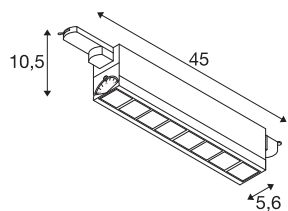

## 3~ SIGHT MOVE DALI

### 3 phase system light white 4000 K

The modern SIGHT wall and ceiling light is ideal for surface mounting or busbar. The powerful luminous flux of 3100 lumens and the low glare are just some of the arguments that make the 3-phase system light LED the ideal basic lighting solution. The light made of aluminium and polymethylacrylate (PMMA) in the colour white and frosted cuts a professional figure everywhere. With its LED lifespan of 30,000 hours, SIGHT is also extremely sustainable. Experience SIGHT in action and convince yourself of a successful lighting experience.

## TECHNICAL DATA

Item no.	1004693
Number of different light outlets	1
Rotating or tilting	tiltable
IP Code	IP20
Dimmable	Yes
Dimming technology	DALI
Primary nominal voltage	220-240V ~50/60 Hz
Secondary power / voltage	350 mA
Safety class	I
Wattage	26 W
Minimum ambient temperature	-20 °C
Maximum ambient temperature	40 °C
Lumen	3100 lm
Colour temperature	4000 Kelvin
Beam angle	75 °
Color	white
CRI	90
UGR ≤	25
Service life	30000 h
Risk Group	1
Length	45 cm
Width	5.6 cm

## Light Source

916344	
--------	---

Height	10.5 cm
Net weight	1.235 kg
Gross weight	1.506 kg
BIG WHITE Page	649