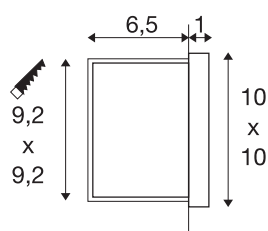

CONCRETO EL

recessed wall light grey, 3.2W, 45lm, 3000K

The CONCRETO EL wall-mounted light is made from fashionable concrete and makes a powerful statement in outdoor areas. With a colour temperature of 3000 Kelvin, the integrated LED bulb emits a pleasant, warm white light with a particularly sustainable lifespan of 50,000 hours. In addition, the grey concrete lamp has an IP65 protection class rating, which means it is ideally protected against dust and jets of water from all directions.

TECHNICAL DATA

Item no.	1006406
IP Code	IP 65
Impact resistance class	IK 03
Impact resistance	0.35 Joule
Assembly	Recessed
Assembly details	Wall
Primary nominal voltage	100-240V ~50/60Hz
Secondary power / voltage	700 mA
Safety class	I
Wattage	3.2 W
Minimum ambient temperature	-20 °C
Maximum ambient temperature	50 °C
Number of luminaires at LS B16A	28
Number of luminaires at LS C16A	48
Level of inrush current	15 A
Duration of inrush current	300 µs
Stroboscopic effect (SVM)	0
Lumen	45 lm
Colour temperature	3000 Kelvin
Color	grey
CRI	80
LXXBXX data	L80B50

Light Source

1319291	
---------	---

Service life	50000 h
Risk Group	1
Width	10 cm
Height	10 cm
Depth	7 cm
Net weight	0.5 kg
Gross weight	0.535 kg
Shape of cut-out	square
Installation length	9.2 cm
Installation width	9.2 cm
Installation depth	6.5 cm
BIG WHITE Page	821