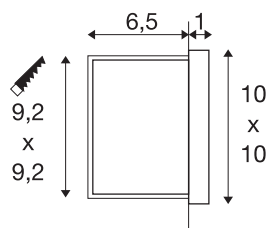

## CONCRETO EL

recessed wall light grey, 3.2W, 15lm, 3000K

A highly durable and striking design made from fashionable concrete: the rectangular CONCRETO EL wall-mounted light makes a strong statement in outdoor areas. The fixed LED emits a warm white light with 3000 Kelvin and offers an impressive service life of 50,000 hours. In addition, the grey concrete lamp has an IP65 protection class rating, which means it is ideally protected against dust and jets of water from all directions.

## TECHNICAL DATA

Item no.	1006407
IP Code	IP 65
Impact resistance class	IK 03
Impact resistance	0.35 Joule
Assembly	Recessed
Assembly details	Wall
Primary nominal voltage	100-240V ~50/60Hz
Secondary power / voltage	700 mA
Safety class	I
Wattage	3.2 W
Minimum ambient temperature	-20 °C
Maximum ambient temperature	50 °C
Number of luminaires at LS B16A	28
Number of luminaires at LS C16A	48
Level of inrush current	15 A
Duration of inrush current	300 µs
Stroboscopic effect (SVM)	0
Lumen	15 lm
Colour temperature	3000 Kelvin
Color	grey
CRI	80
LXXBXX data	L80B50

## Light Source

1319291	
---------	---

<b>Service life</b>	50000 h
<b>Risk Group</b>	1
<b>Width</b>	10 cm
<b>Height</b>	10 cm
<b>Depth</b>	7 cm
<b>Net weight</b>	0.52 kg
<b>Gross weight</b>	0.556 kg
<b>Shape of cut-out</b>	square
<b>Installation length</b>	9.2 cm
<b>Installation width</b>	9.2 cm
<b>Installation depth</b>	6.5 cm
<b>BIG WHITE Page</b>	821