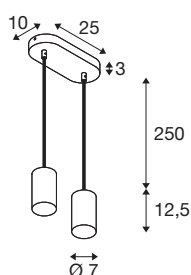

ASTO TUBE

pendant light, GU10, pendant length 250 cm, max.
2x10W, black

The aluminium ASTO TUBE pendant light equips living areas, shops, restaurants and hotels with a unique light experience: available as a one, two, three or four-flame version with reflectors in gold, copper or chrome. All at great value for money. The GU10 LED light emits a light that is both glare-free and high-quality. The aluminium pendant light can also be quickly and easily connected to a 230V mains voltage.

TECHNICAL DATA

Item no.	1006433
Socket	GU10
Lamp	LED GU10 51mm
Number of sockets	2
Lamps included	No
IP Code	IP 20
Assembly	Surface
Assembly details	Ceiling
Primary nominal voltage	220-240V ~50/60Hz
Safety class	I
Wattage	10 W
Ambient temperature	25 °C
Color	black
Height	12.5 cm
Diameter	7 cm
Pendant length	250 cm
Net weight	0.978 kg
Gross weight	1.046 kg
BIG WHITE Page	285