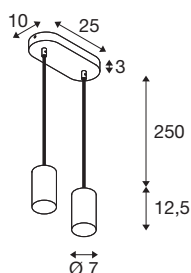

ASTO TUBE

pendant light, GU10, pendant length 250 cm, max.
2x10W, white

The aluminium ASTO TUBE pendant light equips living areas, shops, restaurants and hotels with a unique light experience: available as a one, two, three or four-flame version with reflectors in gold, copper or chrome. All at great value for money. The GU10 LED light emits a light that is both glare-free and high-quality. The aluminium pendant light can also be quickly and easily connected to a 230V mains voltage.

TECHNICAL DATA

| | |
|-------------------------|-------------------|
| Item no. | 1006434 |
| Socket | GU10 |
| Lamp | LED GU10 51mm |
| Number of sockets | 2 |
| Lamps included | No |
| IP Code | IP 20 |
| Assembly | Surface |
| Assembly details | Ceiling |
| Primary nominal voltage | 220-240V ~50/60Hz |
| Safety class | I |
| Wattage | 10 W |
| Ambient temperature | 25 °C |
| Color | white |
| Height | 12.5 cm |
| Diameter | 7 cm |
| Pendant length | 250 cm |
| Net weight | 0.978 kg |
| Gross weight | 1.046 kg |
| BIG WHITE Page | 285 |