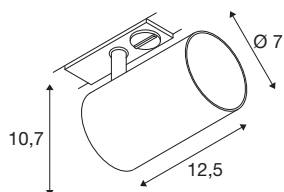

ASTO TUBE

1-phase spot, GU10, black

Track featuring a compact, clean design: the ASTO TUBE track spotlight features strong lighting characteristics at an affordable price. The aluminium housing is available in black or white. Equipped with a GU10 high-voltage halogen or LED light, ASTO TUBE emits a light that is both glare-free and high-quality. The spotlight can also be quickly and easily installed using a track adapter.

TECHNICAL DATA

Item no.	1006445
Socket	GU10
Lamp	LED GU10 51mm
Number of sockets	1
Lamps included	No
Tilt range	90 °
Horizontal rotation range	350 °
Rotating or tilting	rotary bar and tiltable
IP Code	IP 20
Assembly	Surface
Assembly details	Track Ceiling
Primary nominal voltage	220-240V ~50/60Hz
Safety class	I
Wattage	10 W
Ambient temperature	25 °C
Color	black
Length	12.5 cm
Height	10.5 cm
Diameter	7 cm
Net weight	0.278 kg
Gross weight	0.297 kg
BIG WHITE Page	505