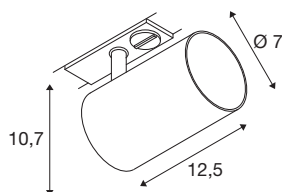

## TECHNICAL DATA

|                           |                         |
|---------------------------|-------------------------|
| Item no.                  | 1006446                 |
| Socket                    | GU10                    |
| Lamp                      | LED GU10 51mm           |
| Number of sockets         | 1                       |
| Lamps included            | No                      |
| Tilt range                | 90 °                    |
| Horizontal rotation range | 350 °                   |
| Rotating or tilting       | rotary bar and tiltable |
| IP Code                   | IP 20                   |
| Assembly                  | Surface                 |
| Assembly details          | Track Ceiling           |
| Primary nominal voltage   | 220-240V ~50/60Hz       |
| Safety class              | I                       |
| Wattage                   | 10 W                    |
| Ambient temperature       | 25 °C                   |
| Color                     | white                   |
| Length                    | 12.5 cm                 |
| Height                    | 10.5 cm                 |
| Diameter                  | 7 cm                    |
| Net weight                | 0.278 kg                |
| Gross weight              | 0.297 kg                |
| BIG WHITE Page            | 505                     |