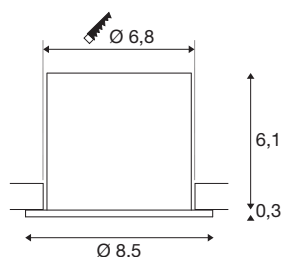

UNIVERSAL DOWN-LIGHT MOVE PHASE recessed light

IP20, pivoting, 5/8W, 2700/3000/4000/6500K, 38°, without cover

Discreet and universal: the UNIVERSAL DOWNLIGHT MOVE PHASE recessed light creates targeted lighting thanks to its narrow beam angle of 38 degrees. It can be swivelled to target specific areas that need illumination. A wide range of colour temperature options (2700/3000/4000/6000K) can be selected via the CCT switch before installation. Natural colour reproduction is achieved with a CRI of over 90. And the Quick Connector Box ensures a quick and easy installation. You can also use the separately available decorative ring, which comes in white, black, gold or chrome.

TECHNICAL DATA

Item no.	1007090
Rotating or tilting	tiltable
IP Code	IP20
Impact resistance class	IK 02
Impact resistance	0.2 Joule
Assembly	Recessed
Assembly details	Ceiling
Dimmable	Yes
Dimming technology	trailing edge
Number of through-wires	10
Primary nominal voltage	220-240V ~50/60Hz
Secondary power / voltage	60/90 mA
Safety class	II
Wattage	8 W
Minimum ambient temperature	-20 °C
Maximum ambient temperature	40 °C
Operating efficiency (LOR)	90%
Number of luminaires at LS B16A	60
Number of luminaires at LS C16A	150
Level of inrush current	3 A
Duration of inrush current	30 µs
Stroboscopic effect (SVM)	0.003

Lumen	560/610/680/640 lm
Colour temperature	2700/3000/4000/6500 Kelvin
Beam angle	38 °
Color	black
CRI	90
UGR ≤	28
LXXBXX data	L70B50
Service life	35000 h
Risk Group	0
Height	6.4 cm
Diameter	8.5 cm
Net weight	0.245 kg
Gross weight	0.293 kg
Shape of cut-out	round
Installation depth	7.3 cm
Installation diameter	6.8 cm
BIG WHITE Page	207