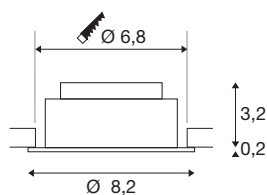

NEW TRIA® UNIVERSAL 68

recessed ceiling light, 2500/3000/4000 K, 60°, IP 20, round, white

Discover the new generation of our NEW TRIA® recessed ceiling light with even more modularity for an individual lighting experience. Top sellers such as the NEW TRIA® UNIVERSAL 68 are available as a complete set. Lighting design options are provided by the integrated multi-wattage LED MODULE, which is variable in terms of output and light intensity and available with different beam angles (38°/60°). While the CCT switch allows easy selection between 2500 K, 3000 K and 4000 K, the pivot range ensures flexible alignment of the light. In black or white, the high-quality housing blends harmoniously into any room ambience. And thanks to the 68 mm mounting ring supplied, the downlights can also be installed quickly and simply.

TECHNICAL DATA

Item no.	1007435
Rotating or tilting	tiltable
IP Code	IP20
Dimmable	Yes
Dimming technology	Leading edge, trailing edge
Primary nominal voltage	220-240V ~50/60 Hz
Secondary power / voltage	100-180 mA
Safety class	II
Wattage	8.6 W
Minimum ambient temperature	-20 °C
Maximum ambient temperature	35 °C
Number of luminaires at LS B16A	128
Number of luminaires at LS C16A	212
Level of inrush current	10 A
Duration of inrush current	100 µs
Lumen	540/600/600 lm
Colour temperature	2500/3000/4000 Kelvin
Beam angle	60 °
Color	white
Service life	50000 h
Risk Group	1
Height	3.4 cm

Light Source

1807470	
---------	---

Diameter	8.2 cm
Net weight	0.213 kg
Gross weight	0.257 kg
Shape of cut-out	round
Installation depth	4 cm
Installation diameter	6.8 cm
BIG WHITE Page	111