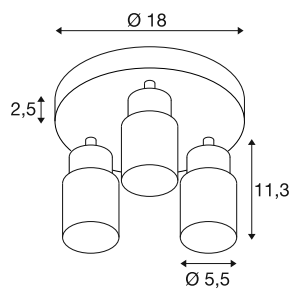

TECHNICAL DATA

Item no.	1008333
Socket	GU10
Number of sockets	3
Tilt range	90 °
Horizontal rotation range	350 °
IP Code	IP20
Impact resistance class	IK 02
Assembly	Surface
Primary nominal voltage	220-240V ~50/60 Hz
Safety class	I
Wattage	6 W
Minimum ambient temperature	-20 °C
Maximum ambient temperature	45 °C
Color	black/gold
Height	13.8 cm
Diameter	18 cm
Net weight	0.53 kg
Gross weight	0.7 kg