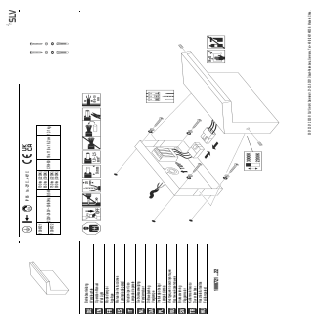

ORDI II

WL, Wall-mounted light, Square, 2200/3000 K, IP65, Black

The ORDI II wall-mounted light is an extension to the successful ORDI family and sets new standards in design and technology. With an optimised design, it offers improved technical specifications such as an IP65 protection rating, a sea-air resistant coating, and a robust IK07 classification. These properties make the light ideal for outdoor use, even under extreme conditions such as rain, wind, or salty air. Thanks to the CCT switch, the colour temperature can be flexibly adjusted. The insect-friendly 2,200 K is less attractive to insects due to its lower proportion of blue, while 3,000 K is suitable for functional lighting. The light has an impressive service life of 50,000 hours and is available in black and white. The dimmable versions of the ORDI II wall-mounted light allow the flexible adjustment of the light intensity, for a customised lighting concept.

Light Source

| | |
|---------|---|
| 2261485 |  |
|---------|---|

| | |
|-----------------------|---------|
| CRI | 80 |
| Service life | 50000 h |
| Risk Group | 0 |
| Width | 18 cm |
| Height | 16.2 cm |
| Depth | 11.8 cm |
| Net weight | 1.31 kg |
| Gross weight | 1.48 kg |
| BIG WHITE Page | 926 |