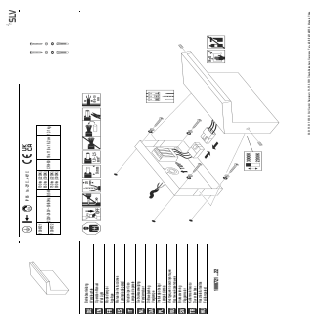

## ORDI II

**WL, Wall-mounted light, Square, 2200/3000 K, IP65, White**

The ORDI II wall-mounted light is an extension to the successful ORDI family and sets new standards in design and technology. With an optimised design, it offers improved technical specifications such as an IP65 protection rating, a sea-air resistant coating, and a robust IK07 classification. These properties make the light ideal for outdoor use, even under extreme conditions such as rain, wind, or salty air. Thanks to the CCT switch, the colour temperature can be flexibly adjusted. The insect-friendly 2,200 K is less attractive to insects due to its lower proportion of blue, while 3,000 K is suitable for functional lighting. The light has an impressive service life of 50,000 hours and is available in black and white. The dimmable versions of the ORDI II wall-mounted light allow the flexible adjustment of the light intensity, for a customised lighting concept.

## TECHNICAL DATA

Item no.	1008722
IP Code	IP65
Impact resistance class	IK 07
Impact resistance	2 Joule
Assembly	Surface
Assembly details	Wall
Dimmable	Yes
Dimming technology	Leading edge, trailing edge
Primary nominal voltage	220-240V ~50/60 Hz
Secondary power / voltage	240 mA
Safety class	I
Wattage	9.5 W
Minimum ambient temperature	-25 °C
Maximum ambient temperature	45 °C
Number of luminaires at LS B16A	210
Number of luminaires at LS C16A	210
Level of inrush current	4.1 A
Duration of inrush current	81 µs
Temperature at glass (light emission)	55 °C
Lumen	750 / 900 lm
Colour temperature	2200/3000 Kelvin
Color	white

## Light Source

2261485	
---------	---

<b>CRI</b>	80
<b>Service life</b>	50000 h
<b>Risk Group</b>	0
<b>Width</b>	18 cm
<b>Height</b>	16.2 cm
<b>Depth</b>	11.8 cm
<b>Net weight</b>	1.31 kg
<b>Gross weight</b>	1.48 kg
<b>BIG WHITE Page</b>	926