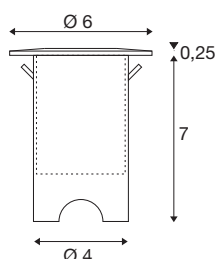

TRAIL-LITE® 60

single, recessed floor light, 3000K, IP67, round, stainless steel / aluminium

The new generation of TRAIL LITE 60 recessed floor and wall lights works with 24V DC and is ideal for decorative orientation lighting on terraces. Its robust design and IP67 rating means the light is protected against dust and temporary immersion, making it ideal for use in outdoor areas. The round recessed light housing made of aluminium is equipped with a long-life, energy-efficient LED. The electrical connection is made via a separately available 24V power adaptor.

TECHNICAL DATA

Item no.	1008842
IP Code	IP67
Impact resistance class	IK 08
Impact resistance	5 Joule
Assembly	Recessed
Assembly details	Ground
Primary nominal voltage	24DC
Safety class	III
Wattage	0.9 W
Minimum ambient temperature	-20 °C
Maximum ambient temperature	40 °C
Temperature at glass (light emission)	32 °C
Lumen	25 lm
Colour temperature	3000 Kelvin
Color	stainless steel / aluminium
Service life	30000 h
Risk Group	1
Height	7.25 cm
Diameter	6 cm
Net weight	0.45 kg
Gross weight	0.48 kg
Installation depth	7.3 cm