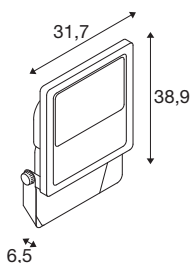

FLOODLIGHT C

50/75/100W 830 IP66

The FLOODLIGHT C series stands for robust, efficient LED floodlights with high light output - ideal for industrial, commercial and safety-related outdoor applications. With protection class IP66, they are optimally protected against dust and strong water jets and are therefore ideally suited for use in demanding weather conditions. Available in two wattage groups and in the light colours 3,000 K and 4,000 K, they offer flexible application options for a wide range of lighting scenarios. The high light output efficacy of up to 160 lm/W enables uniform illumination of large areas such as hall facades, warehouses, sports facilities and car parks. The integrated multi-lumen function allows you to adjust the light output to suit your needs. For maximum installation flexibility, accessories are available separately: adjustable mounting brackets for side mounting on the mast and adapters for mast top mounting. The light can be fitted with an optional PIR sensor for automatic motion detection, and a remote control allows for easy on-site configuration.

TECHNICAL DATA

Item no.	1008907
Number of different light outlets	1
Rotating or tilting	tiltable
IP Code	IP66
Impact resistance class	IK 08
Impact resistance	5 Joule
Assembly	Surface
Primary nominal voltage	100-240V ~0/50/60 Hz
Secondary power / voltage	500 mA
Safety class	I
Wattage	50 W
Minimum ambient temperature	-30 °C
Maximum ambient temperature	45 °C
Operating efficiency (LOR)	0.9
Number of luminaires at LS B16A	18
Number of luminaires at LS C16A	22
Level of inrush current	80 A
Duration of inrush current	350 µs
Temperature at glass (light emission)	47 °C
Lumen	8000 / 12600 / 15300 lm
Colour temperature	3000/3000/3000 Kelvin
Beam angle	105 °

Color	gray/black
CRI	80
Service life	80000 h
Length	38.9 cm
Width	31.7 cm
Height	6.5 cm
Net weight	3.6 kg
Gross weight	4.6 kg