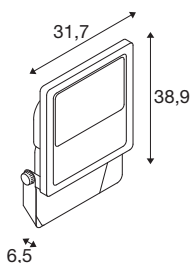

## FLOODLIGHT C

50/75/100W 840 IP66

The FLOODLIGHT C series stands for robust, efficient LED floodlights with high light output - ideal for industrial, commercial and safety-related outdoor applications. With protection class IP66, they are optimally protected against dust and strong water jets and are therefore ideally suited for use in demanding weather conditions. Available in two wattage groups and in the light colours 3,000 K and 4,000 K, they offer flexible application options for a wide range of lighting scenarios. The high light output efficacy of up to 160 lm/W enables uniform illumination of large areas such as hall facades, warehouses, sports facilities and car parks. The integrated multi-lumen function allows you to adjust the light output to suit your needs. For maximum installation flexibility, accessories are available separately: adjustable mounting brackets for side mounting on the mast and adapters for mast top mounting. The light can be fitted with an optional PIR sensor for automatic motion detection, and a remote control allows for easy on-site configuration.

## TECHNICAL DATA

Item no.	1008908
Number of different light outlets	1
Rotating or tilting	tiltable
IP Code	IP66
Impact resistance class	IK 08
Impact resistance	5 Joule
Assembly	Surface
Primary nominal voltage	100-240V ~0/50/60 Hz
Secondary power / voltage	500 mA
Safety class	I
Wattage	50 W
Minimum ambient temperature	-30 °C
Maximum ambient temperature	45 °C
Operating efficiency (LOR)	0.9
Number of luminaires at LS B16A	18
Number of luminaires at LS C16A	22
Level of inrush current	80 A
Duration of inrush current	350 µs
Temperature at glass (light emission)	47 °C
Lumen	8450 / 13400 / 16300 lm
Colour temperature	4000 Kelvin
Beam angle	105 °

Color	gray/black
CRI	80
Service life	80000 h
Risk Group	0
Length	38.9 cm
Width	31.7 cm
Height	6.5 cm
Net weight	3.6 kg
Gross weight	4.6 kg