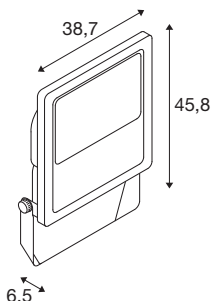

FLOODLIGHT C

100/150/200W 830 IP66

The FLOODLIGHT C series stands for robust, efficient LED floodlights with high light output - ideal for industrial, commercial and safety-related outdoor applications. With protection class IP66, they are optimally protected against dust and strong water jets and are therefore ideally suited for use in demanding weather conditions. Available in two wattage groups and in the light colours 3,000 K and 4,000 K, they offer flexible application options for a wide range of lighting scenarios. The high light output efficacy of up to 160 lm/W enables uniform illumination of large areas such as hall facades, warehouses, sports facilities and car parks. The integrated multi-lumen function allows you to adjust the light output to suit your needs. For maximum installation flexibility, accessories are available separately: adjustable mounting brackets for side mounting on the mast and adapters for mast top mounting. The light can be fitted with an optional PIR sensor for automatic motion detection, and a remote control allows for easy on-site configuration.

TECHNICAL DATA

Item no.	1008909
Number of different light outlets	1
Rotating or tilting	tiltable
IP Code	IP66
Impact resistance class	IK 08
Impact resistance	5 Joule
Assembly	Surface
Primary nominal voltage	100-240V ~50/60 Hz
Secondary power / voltage	900 mA
Safety class	I
Wattage	100 W
Minimum ambient temperature	-30 °C
Maximum ambient temperature	45 °C
Operating efficiency (LOR)	0.9
Number of luminaires at LS B16A	9
Number of luminaires at LS C16A	11
Level of inrush current	80 A
Duration of inrush current	350 µs
Temperature at glass (light emission)	50 °C
Lumen	16300 / 23850 / 30800 lm
Colour temperature	3000/3000/3000 Kelvin
Beam angle	105 °

Color	gray/black
CRI	80
Service life	80000 h
Risk Group	0
Length	45.8 cm
Width	38.7 cm
Height	6.5 cm
Net weight	5.1 kg
Gross weight	6.5 kg