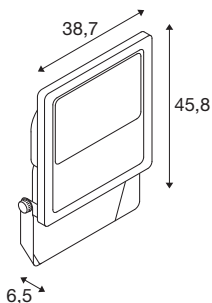

## FLOODLIGHT C

100/150/200W 840 IP66

The FLOODLIGHT C series stands for robust, efficient LED floodlights with high light output - ideal for industrial, commercial and safety-related outdoor applications. With protection class IP66, they are optimally protected against dust and strong water jets and are therefore ideally suited for use in demanding weather conditions. Available in two wattage groups and in the light colours 3,000 K and 4,000 K, they offer flexible application options for a wide range of lighting scenarios. The high light output efficacy of up to 160 lm/W enables uniform illumination of large areas such as hall facades, warehouses, sports facilities and car parks. The integrated multi-lumen function allows you to adjust the light output to suit your needs. For maximum installation flexibility, accessories are available separately: adjustable mounting brackets for side mounting on the mast and adapters for mast top mounting. The light can be fitted with an optional PIR sensor for automatic motion detection, and a remote control allows for easy on-site configuration.

## TECHNICAL DATA

Item no.	1008910
Number of different light outlets	1
Rotating or tilting	tiltable
IP Code	IP66
Impact resistance class	IK 08
Assembly	Surface
Primary nominal voltage	100-240V ~50/60 Hz
Secondary power / voltage	900 mA
Safety class	I
Wattage	100 W
Minimum ambient temperature	-30 °C
Maximum ambient temperature	45 °C
Operating efficiency (LOR)	0.9
Number of luminaires at LS B16A	9
Number of luminaires at LS C16A	11
Level of inrush current	80 A
Duration of inrush current	350 µs
Lumen	17000 / 24900 / 32400 lm
Colour temperature	4000 Kelvin
Beam angle	105 °
Color	gray/black
CRI	80

Service life	80000 h
Risk Group	0
Length	45.8 cm
Width	38.7 cm
Height	6.5 cm
Net weight	5.1 kg
Gross weight	6.5 kg