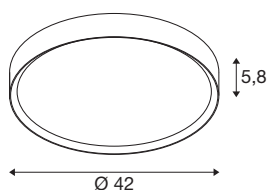

## DECONA 42

CL, PHASE, Ceiling-mounted light, Round, 3000/4000-K, 23 W, White

Discover modern design at an attractive price-performance ratio: DECONA ceiling-mounted lights are available in two different sizes and in black, white or with a golden inner ring to add a trendy colour accent. With separately available recessed frames and suspension kits, the luminaires can also be installed as recessed and pendant lights. And thanks to their IP44 protection class, they are also suitable for use in the bathroom.

### TECHNICAL DATA

Item no.	1008921
IP Code	IP44
Impact resistance class	IK 06
Impact resistance	1 Joule
Assembly	Surface
Assembly details	Ceiling
Dimmable	Yes
Dimming technology	trailing edge
Primary nominal voltage	220-240V ~50/60 Hz
Secondary power / voltage	300 mA
Safety class	II
Wattage	23 W
Minimum ambient temperature	-20 °C
Maximum ambient temperature	45 °C
Number of luminaires at LS B16A	75
Number of luminaires at LS C16A	75
Level of inrush current	4.2 A
Duration of inrush current	62.8 µs
Lumen	2770 / 2930 lm
Colour temperature	3000/4000 Kelvin
Color	white
CRI	90

## Light Source

2254627	
---------	-----------------------------------------------------------------------------------

<b>UGR <math>\leq</math></b>	25
<b>Service life</b>	50000 h
<b>Risk Group</b>	0
<b>Height</b>	5.8 cm
<b>Diameter</b>	42 cm
<b>Net weight</b>	2.31 kg
<b>Gross weight</b>	2.83 kg
<b>BIG WHITE Page</b>	176