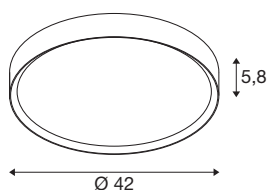

DECONA 42

CL, PHASE, Ceiling-mounted light, Round, 3000/4000-K, 23 W, White/Gold

Discover modern design at an attractive price-performance ratio: DECONA ceiling-mounted lights are available in two different sizes and in black, white or with a golden inner ring to add a trendy colour accent. With separately available recessed frames and suspension kits, the luminaires can also be installed as recessed and pendant lights. And thanks to their IP44 protection class, they are also suitable for use in the bathroom.

TECHNICAL DATA

Item no.	1008923
IP Code	IP44
Impact resistance class	IK 06
Impact resistance	1 Joule
Assembly	Surface
Assembly details	Ceiling
Dimmable	Yes
Dimming technology	trailing edge
Primary nominal voltage	220-240V ~50/60 Hz
Secondary power / voltage	300 mA
Safety class	II
Wattage	23 W
Minimum ambient temperature	-20 °C
Maximum ambient temperature	45 °C
Number of luminaires at LS B16A	75
Number of luminaires at LS C16A	75
Level of inrush current	4.2 A
Duration of inrush current	62.8 µs
Lumen	2600 / 2730 lm
Colour temperature	3000/4000 Kelvin
Color	white/gold
CRI	90

Light Source

2254627	
---------	---

UGR \leq	25
Service life	50000 h
Risk Group	0
Height	5.8 cm
Diameter	42 cm
Net weight	2.29 kg
Gross weight	2.81 kg
BIG WHITE Page	176