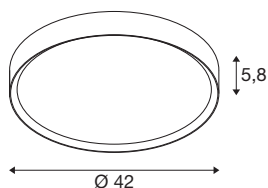

DECONA 42

CL, PHASE, Ceiling-mounted light, Round, 3000/4000-K, 23 W, Black/gold

Discover modern design at an attractive price-performance ratio: DECONA ceiling-mounted lights are available in two different sizes and in black, white or with a golden inner ring to add a trendy colour accent. With separately available recessed frames and suspension kits, the luminaires can also be installed as recessed and pendant lights. And thanks to their IP44 protection class, they are also suitable for use in the bathroom.

TECHNICAL DATA

Item no.	1008924
IP Code	IP44
Impact resistance class	IK 06
Impact resistance	1 Joule
Assembly	Surface
Assembly details	Ceiling
Dimmable	Yes
Dimming technology	trailing edge
Primary nominal voltage	220-240V ~50/60 Hz
Secondary power / voltage	300 mA
Safety class	II
Wattage	23 W
Minimum ambient temperature	-20 °C
Maximum ambient temperature	45 °C
Number of luminaires at LS B16A	75
Number of luminaires at LS C16A	75
Level of inrush current	4.2 A
Duration of inrush current	62.8 µs
Lumen	2550 / 2680 lm
Colour temperature	3000/4000 Kelvin
Color	black/gold
CRI	90

Light Source

2254627	
---------	---

UGR \leq	25
Service life	50000 h
Risk Group	0
Height	5.8 cm
Diameter	42 cm
Net weight	2.28 kg
Gross weight	2.76 kg
BIG WHITE Page	176