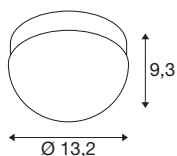

## TECHNICAL DATA

Item no.	1008944
IP Code	IP65
Impact resistance class	IK 02
Impact resistance	0.2 Joule
Assembly	Surface
Assembly details	Ceiling,Wall
Dimmable	Yes
Dimming technology	trailing edge
Number of through-wires	200
Primary nominal voltage	220-240V ~50/60 Hz
Secondary power / voltage	500 mA
Safety class	I
Wattage	6.5 W
Minimum ambient temperature	-20 °C
Maximum ambient temperature	40 °C
Number of luminaires at LS B16A	224
Number of luminaires at LS C16A	266
Level of inrush current	5 A
Duration of inrush current	100 µs
Lumen	290 / 310 / 310 lm
Colour temperature	2700/3000/4000 Kelvin
Color	black/milky

CRI	90
Service life	50000 h
Risk Group	0
Height	9.25 cm
Diameter	13.2 cm
Net weight	0.64 kg
Gross weight	0.96 kg
BIG WHITE Page	407