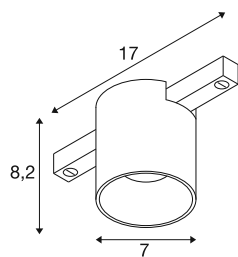

FIX-IT!

48V, DALI, Round, Standard track, Spot, 2700K, 6.6 W, 36°, White/Black

Discover maximum variety and modern design with the new FIX-IT! 48V spotlights for the SLV 48V track system. These decorative, direct spotlights set new standards in interior lighting and offer countless design options. The FIX-IT! series is compatible with the deep and standard 48V mounting tracks from SLV. The versions with 2,700 K or 3,000 K bring warm light and impressive energy efficiency into any room. With the Dim-to-Warm variants (2,000 K-3,000 K), the FIX-IT! spots offer even more possibilities, for cosy lighting moods. The spotlights also offer a sustainable lighting solution with a service life of 50,000 hours. The FIX-IT! Spotlights are not only technically impressive, but also visually: the compact design ensures an elegant overall appearance. They are available in the timeless colour combinations black/black, white/black, gold/black, and bronze/black. Furthermore, the different designs - round or square - and the interchangeable coloured decorative inserts offer further customisation options. Experience the perfect combination of high-quality lighting and creative freedom - FIX-IT! opens up new horizons in lighting design.

TECHNICAL DATA

Item no.	1008945
Number of different light outlets	1
IP Code	IP20
Assembly details	Ceiling
Dimmable	Yes
Dimming technology	DALI 2
Primary nominal voltage	48DC
Secondary power / voltage	175 mA
Safety class	III
Wattage	6.6 W
Minimum ambient temperature	-20 °C
Maximum ambient temperature	40 °C
Lumen	800 lm
Colour temperature	2700 Kelvin
Beam angle	36 °
Color	white/black
CRI	90
UGR ≤	16
Service life	50000 h
Risk Group	1
Height	8.2 cm
Diameter	7 cm

Net weight	0.2 kg
Gross weight	0.24 kg
BIG WHITE Page	501