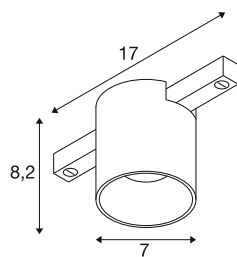

## FIX-IT!

**48V, DALI, Round, Standard track, Spot, 2700K, 6.6 W, 36°, Black/Black**

Discover maximum variety and modern design with the new FIX-IT! 48V spotlights for the SLV 48V track system. These decorative, direct spotlights set new standards in interior lighting and offer countless design options. The FIX-IT! series is compatible with the deep and standard 48V mounting tracks from SLV. The versions with 2,700 K or 3,000 K bring warm light and impressive energy efficiency into any room. With the Dim-to-Warm variants (2,000 K-3,000 K), the FIX-IT! spots offer even more possibilities, for cosy lighting moods. The spotlights also offer a sustainable lighting solution with a service life of 50,000 hours. The FIX-IT! Spotlights are not only technically impressive, but also visually: the compact design ensures an elegant overall appearance. They are available in the timeless colour combinations black/black, white/black, gold/black, and bronze/black. Furthermore, the different designs - round or square - and the interchangeable coloured decorative inserts offer further customisation options. Experience the perfect combination of high-quality lighting and creative freedom - FIX-IT! opens up new horizons in lighting design.

## TECHNICAL DATA

Item no.	1008946
Number of different light outlets	1
IP Code	IP20
Assembly details	Ceiling
Dimmable	Yes
Dimming technology	DALI 2
Primary nominal voltage	48DC
Secondary power / voltage	175 mA
Safety class	III
Wattage	6.6 W
Minimum ambient temperature	-20 °C
Maximum ambient temperature	40 °C
Lumen	800 lm
Colour temperature	2700 Kelvin
Beam angle	36 °
Color	black/black
CRI	90
UGR ≤	16
Service life	50000 h
Risk Group	1
Height	8.2 cm
Diameter	7 cm

## Accessories

1008996	FIX-IT! bronze round decorative insert
1008994	FIX-IT! black round decorative insert
1008995	FIX-IT! gold round decorative insert
1008993	FIX-IT! white round decorative insert

Net weight	0.2 kg
Gross weight	0.24 kg
BIG WHITE Page	501