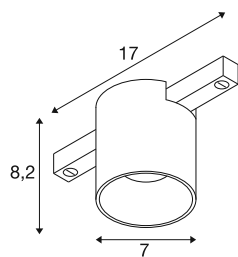

## FIX-IT!

**48V, DALI, Round, Standard track, Spot, 2700K, 6.6 W, 36°, Gold/Black**

Discover maximum variety and modern design with the new FIX-IT! 48V spotlights for the SLV 48V track system. These decorative, direct spotlights set new standards in interior lighting and offer countless design options. The FIX-IT! series is compatible with the deep and standard 48V mounting tracks from SLV. The versions with 2,700 K or 3,000 K bring warm light and impressive energy efficiency into any room. With the Dim-to-Warm variants (2,000 K-3,000 K), the FIX-IT! spots offer even more possibilities, for cosy lighting moods. The spotlights also offer a sustainable lighting solution with a service life of 50,000 hours. The FIX-IT! Spotlights are not only technically impressive, but also visually: the compact design ensures an elegant overall appearance. They are available in the timeless colour combinations black/black, white/black, gold/black, and bronze/black. Furthermore, the different designs - round or square - and the interchangeable coloured decorative inserts offer further customisation options. Experience the perfect combination of high-quality lighting and creative freedom - FIX-IT! opens up new horizons in lighting design.

## TECHNICAL DATA

Item no.	1008947
Number of different light outlets	1
IP Code	IP20
Assembly details	Ceiling
Dimmable	Yes
Dimming technology	DALI 2
Primary nominal voltage	48DC
Secondary power / voltage	175 mA
Safety class	III
Wattage	6.6 W
Minimum ambient temperature	-20 °C
Maximum ambient temperature	40 °C
Lumen	800 lm
Colour temperature	2700 Kelvin
Beam angle	36 °
Color	gold/black
CRI	90
UGR ≤	16
Service life	50000 h
Risk Group	1
Height	8.2 cm
Diameter	7 cm

## Accessories

1008996	FIX-IT! bronze round decorative insert
1008994	FIX-IT! black round decorative insert
1008995	FIX-IT! gold round decorative insert
1008993	FIX-IT! white round decorative insert

Net weight	0.2 kg
Gross weight	0.24 kg
BIG WHITE Page	501