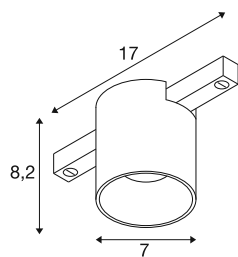

FIX-IT!

48V, DALI, Round, Standard track, Spot, 2700K, 6.6 W, 36°, Bronze/Black

Discover maximum variety and modern design with the new FIX-IT! 48V spotlights for the SLV 48V track system. These decorative, direct spotlights set new standards in interior lighting and offer countless design options. The FIX-IT! series is compatible with the deep and standard 48V mounting tracks from SLV. The versions with 2,700 K or 3,000 K bring warm light and impressive energy efficiency into any room. With the Dim-to-Warm variants (2,000 K-3,000 K), the FIX-IT! spots offer even more possibilities, for cosy lighting moods. The spotlights also offer a sustainable lighting solution with a service life of 50,000 hours. The FIX-IT! Spotlights are not only technically impressive, but also visually: the compact design ensures an elegant overall appearance. They are available in the timeless colour combinations black/black, white/black, gold/black, and bronze/black. Furthermore, the different designs - round or square - and the interchangeable coloured decorative inserts offer further customisation options. Experience the perfect combination of high-quality lighting and creative freedom - FIX-IT! opens up new horizons in lighting design.

TECHNICAL DATA

Item no.	1008948
Number of different light outlets	1
IP Code	IP20
Assembly details	Ceiling
Dimmable	Yes
Dimming technology	DALI 2
Primary nominal voltage	48DC
Secondary power / voltage	175 mA
Safety class	III
Wattage	6.6 W
Minimum ambient temperature	-20 °C
Maximum ambient temperature	40 °C
Lumen	800 lm
Colour temperature	2700 Kelvin
Beam angle	36 °
Color	bronze/black
CRI	90
UGR ≤	16
Service life	50000 h
Risk Group	1
Height	8.2 cm
Diameter	7 cm

Net weight	0.2 kg
Gross weight	0.24 kg
BIG WHITE Page	501