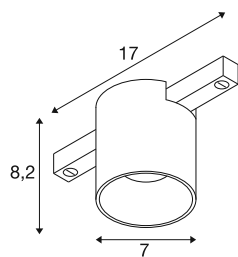

FIX-IT!

48V, DALI, Round, Standard track, Spot, 3000K, 6.6 W, 36°, White/Black

Discover maximum variety and modern design with the new FIX-IT! 48V spotlights for the SLV 48V track system. These decorative, direct spotlights set new standards in interior lighting and offer countless design options. The FIX-IT! series is compatible with the deep and standard 48V mounting tracks from SLV. The versions with 2,700 K or 3,000 K bring warm light and impressive energy efficiency into any room. With the Dim-to-Warm variants (2,000 K-3,000 K), the FIX-IT! spots offer even more possibilities, for cosy lighting moods. The spotlights also offer a sustainable lighting solution with a service life of 50,000 hours. The FIX-IT! Spotlights are not only technically impressive, but also visually: the compact design ensures an elegant overall appearance. They are available in the timeless colour combinations black/black, white/black, gold/black, and bronze/black. Furthermore, the different designs - round or square - and the interchangeable coloured decorative inserts offer further customisation options. Experience the perfect combination of high-quality lighting and creative freedom - FIX-IT! opens up new horizons in lighting design.

TECHNICAL DATA

Item no.	1008949
Number of different light outlets	1
IP Code	IP20
Assembly details	Ceiling
Dimmable	Yes
Dimming technology	DALI 2
Primary nominal voltage	48DC
Secondary power / voltage	175 mA
Safety class	III
Wattage	6.6 W
Minimum ambient temperature	-20 °C
Maximum ambient temperature	40 °C
Lumen	850 lm
Colour temperature	3000 Kelvin
Beam angle	36 °
Color	white/black
CRI	90
UGR ≤	16
Service life	50000 h
Risk Group	1
Height	8.2 cm
Diameter	7 cm

Net weight	0.2 kg
Gross weight	0.24 kg
BIG WHITE Page	501