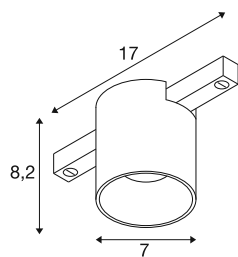

FIX-IT!

48V, DALI, Round, Standard track, Spot, 3000K, 6.6 W, 36°, Black/Black

Discover maximum variety and modern design with the new FIX-IT! 48V spotlights for the SLV 48V track system. These decorative, direct spotlights set new standards in interior lighting and offer countless design options. The FIX-IT! series is compatible with the deep and standard 48V mounting tracks from SLV. The versions with 2,700 K or 3,000 K bring warm light and impressive energy efficiency into any room. With the Dim-to-Warm variants (2,000 K-3,000 K), the FIX-IT! spots offer even more possibilities, for cosy lighting moods. The spotlights also offer a sustainable lighting solution with a service life of 50,000 hours. The FIX-IT! Spotlights are not only technically impressive, but also visually: the compact design ensures an elegant overall appearance. They are available in the timeless colour combinations black/black, white/black, gold/black, and bronze/black. Furthermore, the different designs - round or square - and the interchangeable coloured decorative inserts offer further customisation options. Experience the perfect combination of high-quality lighting and creative freedom - FIX-IT! opens up new horizons in lighting design.

TECHNICAL DATA

Item no.	1008950
Number of different light outlets	1
IP Code	IP20
Assembly details	Ceiling
Dimmable	Yes
Dimming technology	DALI 2
Primary nominal voltage	48DC
Secondary power / voltage	175 mA
Safety class	III
Wattage	6.6 W
Minimum ambient temperature	-20 °C
Maximum ambient temperature	40 °C
Lumen	850 lm
Colour temperature	3000 Kelvin
Beam angle	36 °
Color	black/black
CRI	90
UGR ≤	16
Service life	50000 h
Risk Group	1
Height	8.2 cm
Diameter	7 cm

Net weight	0.2 kg
Gross weight	0.24 kg
BIG WHITE Page	501