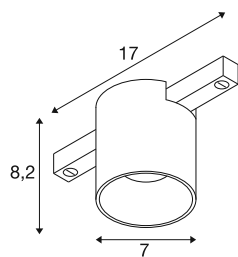

FIX-IT!

48V, DALI, Round, Standard track, Spot, 3000K, 6.6 W, 36°, Gold/Black

Discover maximum variety and modern design with the new FIX-IT! 48V spotlights for the SLV 48V track system. These decorative, direct spotlights set new standards in interior lighting and offer countless design options. The FIX-IT! series is compatible with the deep and standard 48V mounting tracks from SLV. The versions with 2,700 K or 3,000 K bring warm light and impressive energy efficiency into any room. With the Dim-to-Warm variants (2,000 K-3,000 K), the FIX-IT! spots offer even more possibilities, for cosy lighting moods. The spotlights also offer a sustainable lighting solution with a service life of 50,000 hours. The FIX-IT! Spotlights are not only technically impressive, but also visually: the compact design ensures an elegant overall appearance. They are available in the timeless colour combinations black/black, white/black, gold/black, and bronze/black. Furthermore, the different designs - round or square - and the interchangeable coloured decorative inserts offer further customisation options. Experience the perfect combination of high-quality lighting and creative freedom - FIX-IT! opens up new horizons in lighting design.

TECHNICAL DATA

Item no.	1008951
Number of different light outlets	1
IP Code	IP20
Assembly details	Ceiling
Dimmable	Yes
Dimming technology	DALI 2
Primary nominal voltage	48DC
Secondary power / voltage	175 mA
Safety class	III
Wattage	6.6 W
Minimum ambient temperature	-20 °C
Maximum ambient temperature	40 °C
Lumen	850 lm
Colour temperature	3000 Kelvin
Beam angle	36 °
Color	gold/black
CRI	90
UGR ≤	16
Service life	50000 h
Risk Group	1
Height	8.2 cm
Diameter	7 cm

Net weight	0.2 kg
Gross weight	0.24 kg
BIG WHITE Page	501