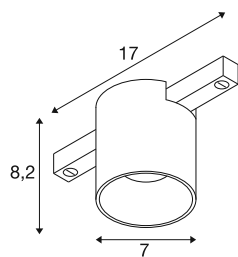

FIX-IT!

48V, DALI, Round, Standard track, Spot, 3000K, 6.6 W, 36°, Bronze/Black

Discover maximum variety and modern design with the new FIX-IT! 48V spotlights for the SLV 48V track system. These decorative, direct spotlights set new standards in interior lighting and offer countless design options. The FIX-IT! series is compatible with the deep and standard 48V mounting tracks from SLV. The versions with 2,700 K or 3,000 K bring warm light and impressive energy efficiency into any room. With the Dim-to-Warm variants (2,000 K-3,000 K), the FIX-IT! spots offer even more possibilities, for cosy lighting moods. The spotlights also offer a sustainable lighting solution with a service life of 50,000 hours. The FIX-IT! Spotlights are not only technically impressive, but also visually: the compact design ensures an elegant overall appearance. They are available in the timeless colour combinations black/black, white/black, gold/black, and bronze/black. Furthermore, the different designs - round or square - and the interchangeable coloured decorative inserts offer further customisation options. Experience the perfect combination of high-quality lighting and creative freedom - FIX-IT! opens up new horizons in lighting design.

TECHNICAL DATA

Item no.	1008952
Number of different light outlets	1
IP Code	IP20
Assembly details	Ceiling
Dimmable	Yes
Dimming technology	DALI 2
Primary nominal voltage	48DC
Secondary power / voltage	175 mA
Safety class	III
Wattage	6.6 W
Minimum ambient temperature	-20 °C
Maximum ambient temperature	40 °C
Lumen	850 lm
Colour temperature	3000 Kelvin
Beam angle	36 °
Color	bronze/black
CRI	90
UGR ≤	16
Service life	50000 h
Risk Group	1
Height	8.2 cm
Diameter	7 cm

Net weight	0.2 kg
Gross weight	0.24 kg
BIG WHITE Page	501