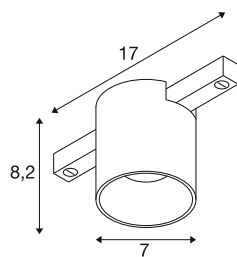

FIX-IT!

48V, DALI, Round, Standard track, Spot, 2000-3000K, 7.4 W, 36°, White/Black

Discover maximum variety and modern design with the new FIX-IT! 48V spotlights for the SLV 48V track system. These decorative, direct spotlights set new standards in interior lighting and offer countless design options. The FIX-IT! series is compatible with the deep and standard 48V mounting tracks from SLV. The versions with 2,700 K or 3,000 K bring warm light and impressive energy efficiency into any room. With the Dim-to-Warm variants (2,000 K-3,000 K), the FIX-IT! spots offer even more possibilities, for cosy lighting moods. The spotlights also offer a sustainable lighting solution with a service life of 50,000 hours. The FIX-IT! Spotlights are not only technically impressive, but also visually: the compact design ensures an elegant overall appearance. They are available in the timeless colour combinations black/black, white/black, gold/black, and bronze/black. Furthermore, the different designs - round or square - and the interchangeable coloured decorative inserts offer further customisation options. Experience the perfect combination of high-quality lighting and creative freedom - FIX-IT! opens up new horizons in lighting design.

TECHNICAL DATA

Item no.	1008953
Number of different light outlets	1
IP Code	IP20
Assembly details	Ceiling
Dimmable	Yes
Dimming technology	DALI 2, Dim-to-Warm
Primary nominal voltage	48DC
Secondary power / voltage	350 mA
Safety class	III
Wattage	7.4 W
Minimum ambient temperature	-20 °C
Maximum ambient temperature	40 °C
Lumen	3 / 480 lm
Colour temperature	2000-3000 Kelvin
Beam angle	36 °
Color	white/black
CRI	90
UGR ≤	19
Service life	50000 h
Risk Group	1
Height	8.2 cm
Diameter	7 cm

Net weight	0.2 kg
Gross weight	0.24 kg
BIG WHITE Page	501