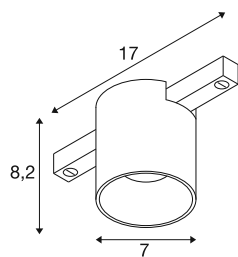

## TECHNICAL DATA

|                                   |                     |
|-----------------------------------|---------------------|
| Item no.                          | 1008954             |
| Number of different light outlets | 1                   |
| IP Code                           | IP20                |
| Assembly details                  | Ceiling             |
| Dimmable                          | Yes                 |
| Dimming technology                | DALI 2, Dim-to-Warm |
| Primary nominal voltage           | 48DC                |
| Secondary power / voltage         | 350 mA              |
| Safety class                      | III                 |
| Wattage                           | 7.4 W               |
| Minimum ambient temperature       | -20 °C              |
| Maximum ambient temperature       | 40 °C               |
| Lumen                             | 3 / 480 lm          |
| Colour temperature                | 2000-3000 Kelvin    |
| Beam angle                        | 36 °                |
| Color                             | black/black         |
| CRI                               | 90                  |
| UGR ≤                             | 19                  |
| Service life                      | 50000 h             |
| Risk Group                        | 1                   |
| Height                            | 8.2 cm              |
| Diameter                          | 7 cm                |