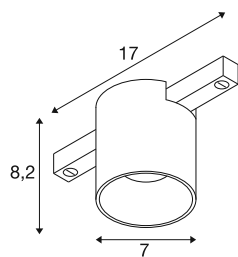

FIX-IT!

48V, DALI, Round, Standard track, Spot, 2000-3000K, 7.4 W, 36°, Gold/Black

Discover maximum variety and modern design with the new FIX-IT! 48V spotlights for the SLV 48V track system. These decorative, direct spotlights set new standards in interior lighting and offer countless design options. The FIX-IT! series is compatible with the deep and standard 48V mounting tracks from SLV. The versions with 2,700 K or 3,000 K bring warm light and impressive energy efficiency into any room. With the Dim-to-Warm variants (2,000 K-3,000 K), the FIX-IT! spots offer even more possibilities, for cosy lighting moods. The spotlights also offer a sustainable lighting solution with a service life of 50,000 hours. The FIX-IT! Spotlights are not only technically impressive, but also visually: the compact design ensures an elegant overall appearance. They are available in the timeless colour combinations black/black, white/black, gold/black, and bronze/black. Furthermore, the different designs - round or square - and the interchangeable coloured decorative inserts offer further customisation options. Experience the perfect combination of high-quality lighting and creative freedom - FIX-IT! opens up new horizons in lighting design.

TECHNICAL DATA

Item no.	1008955
Number of different light outlets	1
IP Code	IP20
Assembly details	Ceiling
Dimmable	Yes
Dimming technology	DALI 2, Dim-to-Warm
Primary nominal voltage	48DC
Secondary power / voltage	350 mA
Safety class	III
Wattage	7.4 W
Minimum ambient temperature	-20 °C
Maximum ambient temperature	40 °C
Lumen	3 / 480 lm
Colour temperature	2000-3000 Kelvin
Beam angle	36 °
Color	gold/black
CRI	90
UGR ≤	19
Service life	50000 h
Risk Group	1
Height	8.2 cm
Diameter	7 cm

Net weight	0.2 kg
Gross weight	0.24 kg
BIG WHITE Page	501