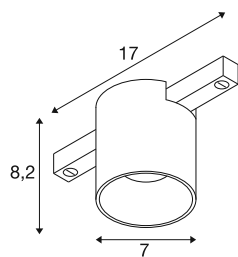

FIX-IT!

48V, DALI, Round, Standard track, Spot, 2000-3000K, 7.4 W, 36°, Bronze/Black

Discover maximum variety and modern design with the new FIX-IT! 48V spotlights for the SLV 48V track system. These decorative, direct spotlights set new standards in interior lighting and offer countless design options. The FIX-IT! series is compatible with the deep and standard 48V mounting tracks from SLV. The versions with 2,700 K or 3,000 K bring warm light and impressive energy efficiency into any room. With the Dim-to-Warm variants (2,000 K-3,000 K), the FIX-IT! spots offer even more possibilities, for cosy lighting moods. The spotlights also offer a sustainable lighting solution with a service life of 50,000 hours. The FIX-IT! Spotlights are not only technically impressive, but also visually: the compact design ensures an elegant overall appearance. They are available in the timeless colour combinations black/black, white/black, gold/black, and bronze/black. Furthermore, the different designs - round or square - and the interchangeable coloured decorative inserts offer further customisation options. Experience the perfect combination of high-quality lighting and creative freedom - FIX-IT! opens up new horizons in lighting design.

TECHNICAL DATA

Item no.	1008956
Number of different light outlets	1
IP Code	IP20
Assembly details	Ceiling
Dimmable	Yes
Dimming technology	DALI 2, Dim-to-Warm
Primary nominal voltage	48DC
Secondary power / voltage	350 mA
Safety class	III
Wattage	7.4 W
Minimum ambient temperature	-20 °C
Maximum ambient temperature	40 °C
Lumen	3 / 480 lm
Colour temperature	2000-3000 Kelvin
Beam angle	36 °
Color	bronze/black
CRI	90
UGR ≤	19
Service life	50000 h
Risk Group	1
Height	8.2 cm
Diameter	7 cm

Net weight	0.2 kg
Gross weight	0.24 kg
BIG WHITE Page	501