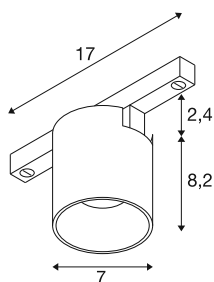

FIX-IT!

48V, DALI, Round, Surface mounted track, Spot, 2700-K, 6.6 W, 36°, Black/Black

Discover maximum variety and modern design with the new FIX-IT! 48V spotlights for the SLV 48V track system. These decorative, direct spotlights set new standards in interior lighting and offer countless design options. The FIX-IT! series is compatible with the deep and standard 48V mounting tracks from SLV. The versions with 2,700 K or 3,000 K bring warm light and impressive energy efficiency into any room. With the Dim-to-Warm variants (2,000 K-3,000 K), the FIX-IT! spots offer even more possibilities, for cosy lighting moods. The spotlights also offer a sustainable lighting solution with a service life of 50,000 hours. The FIX-IT! Spotlights are not only technically impressive, but also visually: the compact design ensures an elegant overall appearance. They are available in the timeless colour combinations black/black, white/black, gold/black, and bronze/black. Furthermore, the different designs - round or square - and the interchangeable coloured decorative inserts offer further customisation options. Experience the perfect combination of high-quality lighting and creative freedom - FIX-IT! opens up new horizons in lighting design.

TECHNICAL DATA

Item no.	1008958
Number of different light outlets	1
IP Code	IP20
Assembly details	Ceiling
Dimmable	Yes
Dimming technology	DALI 2
Primary nominal voltage	48DC
Secondary power / voltage	175 mA
Safety class	III
Wattage	6.6 W
Minimum ambient temperature	-20 °C
Maximum ambient temperature	40 °C
Lumen	800 lm
Colour temperature	2700 Kelvin
Beam angle	36 °
Color	black/black
CRI	90
UGR ≤	16
Service life	50000 h
Risk Group	1
Height	8.2 cm
Diameter	7 cm

Net weight	0.22 kg
Gross weight	0.26 kg
BIG WHITE Page	501