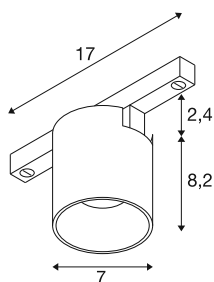

FIX-IT!

48V, DALI, Round, Surface mounted track, Spot, 2700-K, 6.6 W, 36°, Gold/Black

Discover maximum variety and modern design with the new FIX-IT! 48V spotlights for the SLV 48V track system. These decorative, direct spotlights set new standards in interior lighting and offer countless design options. The FIX-IT! series is compatible with the deep and standard 48V mounting tracks from SLV. The versions with 2,700 K or 3,000 K bring warm light and impressive energy efficiency into any room. With the Dim-to-Warm variants (2,000 K-3,000 K), the FIX-IT! spots offer even more possibilities, for cosy lighting moods. The spotlights also offer a sustainable lighting solution with a service life of 50,000 hours. The FIX-IT! Spotlights are not only technically impressive, but also visually: the compact design ensures an elegant overall appearance. They are available in the timeless colour combinations black/black, white/black, gold/black, and bronze/black. Furthermore, the different designs - round or square - and the interchangeable coloured decorative inserts offer further customisation options. Experience the perfect combination of high-quality lighting and creative freedom - FIX-IT! opens up new horizons in lighting design.

TECHNICAL DATA

Item no.	1008959
Number of different light outlets	1
IP Code	IP20
Assembly details	Ceiling
Dimmable	Yes
Dimming technology	DALI 2
Primary nominal voltage	48DC
Secondary power / voltage	175 mA
Safety class	III
Wattage	6.6 W
Minimum ambient temperature	-20 °C
Maximum ambient temperature	40 °C
Lumen	800 lm
Colour temperature	2700 Kelvin
Beam angle	36 °
Color	gold/black
CRI	90
UGR ≤	16
Service life	50000 h
Risk Group	1
Height	8.2 cm
Diameter	7 cm

Net weight	0.22 kg
Gross weight	0.26 kg
BIG WHITE Page	501