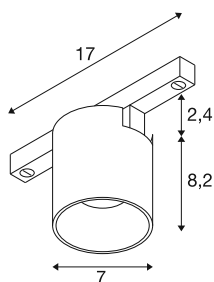

FIX-IT!

48V, DALI, Round, Surface mounted track, Spot, 2700-K, 6.6 W, 36°, Bronze/Black

Discover maximum variety and modern design with the new FIX-IT! 48V spotlights for the SLV 48V track system. These decorative, direct spotlights set new standards in interior lighting and offer countless design options. The FIX-IT! series is compatible with the deep and standard 48V mounting tracks from SLV. The versions with 2,700 K or 3,000 K bring warm light and impressive energy efficiency into any room. With the Dim-to-Warm variants (2,000 K-3,000 K), the FIX-IT! spots offer even more possibilities, for cosy lighting moods. The spotlights also offer a sustainable lighting solution with a service life of 50,000 hours. The FIX-IT! Spotlights are not only technically impressive, but also visually: the compact design ensures an elegant overall appearance. They are available in the timeless colour combinations black/black, white/black, gold/black, and bronze/black. Furthermore, the different designs - round or square - and the interchangeable coloured decorative inserts offer further customisation options. Experience the perfect combination of high-quality lighting and creative freedom - FIX-IT! opens up new horizons in lighting design.

TECHNICAL DATA

Item no.	1008960
Number of different light outlets	1
IP Code	IP20
Assembly details	Ceiling
Dimmable	Yes
Dimming technology	DALI 2
Primary nominal voltage	48DC
Secondary power / voltage	175 mA
Safety class	III
Wattage	6.6 W
Minimum ambient temperature	-20 °C
Maximum ambient temperature	40 °C
Lumen	800 lm
Colour temperature	2700 Kelvin
Beam angle	36 °
Color	bronze/black
CRI	90
UGR ≤	16
Service life	50000 h
Risk Group	1
Height	8.2 cm
Diameter	7 cm

Net weight	0.22 kg
Gross weight	0.26 kg
BIG WHITE Page	501