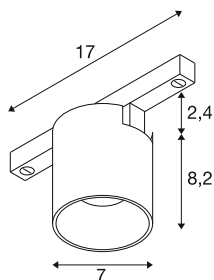

FIX-IT!

48V, DALI, Round, Surface mounted track, Spot, 3000-K, 6.6 W, 36°, White/Black

Discover maximum variety and modern design with the new FIX-IT! 48V spotlights for the SLV 48V track system. These decorative, direct spotlights set new standards in interior lighting and offer countless design options. The FIX-IT! series is compatible with the deep and standard 48V mounting tracks from SLV. The versions with 2,700 K or 3,000 K bring warm light and impressive energy efficiency into any room. With the Dim-to-Warm variants (2,000 K-3,000 K), the FIX-IT! spots offer even more possibilities, for cosy lighting moods. The spotlights also offer a sustainable lighting solution with a service life of 50,000 hours. The FIX-IT! Spotlights are not only technically impressive, but also visually: the compact design ensures an elegant overall appearance. They are available in the timeless colour combinations black/black, white/black, gold/black, and bronze/black. Furthermore, the different designs - round or square - and the interchangeable coloured decorative inserts offer further customisation options. Experience the perfect combination of high-quality lighting and creative freedom - FIX-IT! opens up new horizons in lighting design.

TECHNICAL DATA

Item no.	1008961
Number of different light outlets	1
IP Code	IP20
Assembly details	Ceiling
Dimmable	Yes
Dimming technology	DALI 2
Primary nominal voltage	48DC
Secondary power / voltage	175 mA
Safety class	III
Wattage	6.6 W
Minimum ambient temperature	-20 °C
Maximum ambient temperature	40 °C
Lumen	850 lm
Colour temperature	3000 Kelvin
Beam angle	36 °
Color	white/black
CRI	90
UGR ≤	16
Service life	50000 h
Risk Group	1
Height	8.2 cm
Diameter	7 cm

Net weight	0.22 kg
Gross weight	0.26 kg
BIG WHITE Page	501