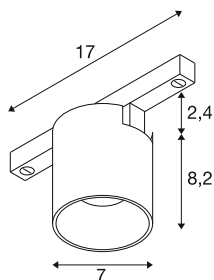

FIX-IT!

48V, DALI, Round, Surface mounted track, Spot, 3000-K, 6.6 W, 36°, Black/Black

Discover maximum variety and modern design with the new FIX-IT! 48V spotlights for the SLV 48V track system. These decorative, direct spotlights set new standards in interior lighting and offer countless design options. The FIX-IT! series is compatible with the deep and standard 48V mounting tracks from SLV. The versions with 2,700 K or 3,000 K bring warm light and impressive energy efficiency into any room. With the Dim-to-Warm variants (2,000 K-3,000 K), the FIX-IT! spots offer even more possibilities, for cosy lighting moods. The spotlights also offer a sustainable lighting solution with a service life of 50,000 hours. The FIX-IT! Spotlights are not only technically impressive, but also visually: the compact design ensures an elegant overall appearance. They are available in the timeless colour combinations black/black, white/black, gold/black, and bronze/black. Furthermore, the different designs - round or square - and the interchangeable coloured decorative inserts offer further customisation options. Experience the perfect combination of high-quality lighting and creative freedom - FIX-IT! opens up new horizons in lighting design.

TECHNICAL DATA

| | |
|-----------------------------------|-------------|
| Item no. | 1008962 |
| Number of different light outlets | 1 |
| IP Code | IP20 |
| Assembly details | Ceiling |
| Dimmable | Yes |
| Dimming technology | DALI 2 |
| Primary nominal voltage | 48DC |
| Secondary power / voltage | 175 mA |
| Safety class | III |
| Wattage | 6.6 W |
| Minimum ambient temperature | -20 °C |
| Maximum ambient temperature | 40 °C |
| Lumen | 850 lm |
| Colour temperature | 3000 Kelvin |
| Beam angle | 36 ° |
| Color | black/black |
| CRI | 90 |
| UGR ≤ | 16 |
| Service life | 50000 h |
| Risk Group | 1 |
| Height | 8.2 cm |
| Diameter | 7 cm |