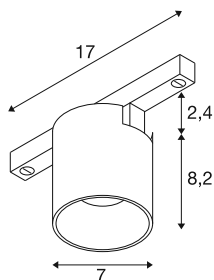

## TECHNICAL DATA

|                                   |             |
|-----------------------------------|-------------|
| Item no.                          | 1008963     |
| Number of different light outlets | 1           |
| IP Code                           | IP20        |
| Assembly details                  | Ceiling     |
| Dimmable                          | Yes         |
| Dimming technology                | DALI 2      |
| Primary nominal voltage           | 48DC        |
| Secondary power / voltage         | 175 mA      |
| Safety class                      | III         |
| Wattage                           | 6.6 W       |
| Minimum ambient temperature       | -20 °C      |
| Maximum ambient temperature       | 40 °C       |
| Lumen                             | 850 lm      |
| Colour temperature                | 3000 Kelvin |
| Beam angle                        | 36 °        |
| Color                             | gold/black  |
| CRI                               | 90          |
| UGR ≤                             | 16          |
| Service life                      | 50000 h     |
| Risk Group                        | 1           |
| Height                            | 8.2 cm      |
| Diameter                          | 7 cm        |