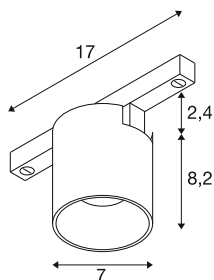

FIX-IT!

48V, DALI, Round, Surface mounted track, Spot, 3000-K, 6.6 W, 36°, Bronze/Black

Discover maximum variety and modern design with the new FIX-IT! 48V spotlights for the SLV 48V track system. These decorative, direct spotlights set new standards in interior lighting and offer countless design options. The FIX-IT! series is compatible with the deep and standard 48V mounting tracks from SLV. The versions with 2,700 K or 3,000 K bring warm light and impressive energy efficiency into any room. With the Dim-to-Warm variants (2,000 K-3,000 K), the FIX-IT! spots offer even more possibilities, for cosy lighting moods. The spotlights also offer a sustainable lighting solution with a service life of 50,000 hours. The FIX-IT! Spotlights are not only technically impressive, but also visually: the compact design ensures an elegant overall appearance. They are available in the timeless colour combinations black/black, white/black, gold/black, and bronze/black. Furthermore, the different designs - round or square - and the interchangeable coloured decorative inserts offer further customisation options. Experience the perfect combination of high-quality lighting and creative freedom - FIX-IT! opens up new horizons in lighting design.

TECHNICAL DATA

Item no.	1008964
Number of different light outlets	1
IP Code	IP20
Assembly details	Ceiling
Dimmable	Yes
Dimming technology	DALI 2
Primary nominal voltage	48DC
Secondary power / voltage	175 mA
Safety class	III
Wattage	6.6 W
Minimum ambient temperature	-20 °C
Maximum ambient temperature	40 °C
Lumen	850 lm
Colour temperature	3000 Kelvin
Beam angle	36 °
Color	bronze/black
CRI	90
UGR ≤	16
Service life	50000 h
Risk Group	1
Height	8.2 cm
Diameter	7 cm

Net weight	0.22 kg
Gross weight	0.26 kg
BIG WHITE Page	501