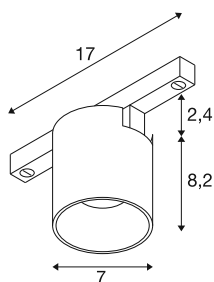

FIX-IT!

48V, DALI, Round, Surface mounted track, Spot, 2000-3000K, 7.4 W, 36°, Black/Black

Discover maximum variety and modern design with the new FIX-IT! 48V spotlights for the SLV 48V track system. These decorative, direct spotlights set new standards in interior lighting and offer countless design options. The FIX-IT! series is compatible with the deep and standard 48V mounting tracks from SLV. The versions with 2,700 K or 3,000 K bring warm light and impressive energy efficiency into any room. With the Dim-to-Warm variants (2,000 K-3,000 K), the FIX-IT! spots offer even more possibilities, for cosy lighting moods. The spotlights also offer a sustainable lighting solution with a service life of 50,000 hours. The FIX-IT! Spotlights are not only technically impressive, but also visually: the compact design ensures an elegant overall appearance. They are available in the timeless colour combinations black/black, white/black, gold/black, and bronze/black. Furthermore, the different designs - round or square - and the interchangeable coloured decorative inserts offer further customisation options. Experience the perfect combination of high-quality lighting and creative freedom - FIX-IT! opens up new horizons in lighting design.

TECHNICAL DATA

Item no.	1008966
Number of different light outlets	1
IP Code	IP20
Assembly details	Ceiling
Dimmable	Yes
Dimming technology	DALI 2, Dim-to-Warm
Primary nominal voltage	48DC
Secondary power / voltage	350 mA
Safety class	III
Wattage	7.4 W
Minimum ambient temperature	-20 °C
Maximum ambient temperature	40 °C
Lumen	3 / 480 lm
Colour temperature	2000-3000 Kelvin
Beam angle	36 °
Color	black/black
CRI	90
UGR ≤	19
Service life	50000 h
Risk Group	1
Height	8.2 cm
Diameter	7 cm

Net weight	0.22 kg
Gross weight	0.26 kg
BIG WHITE Page	503